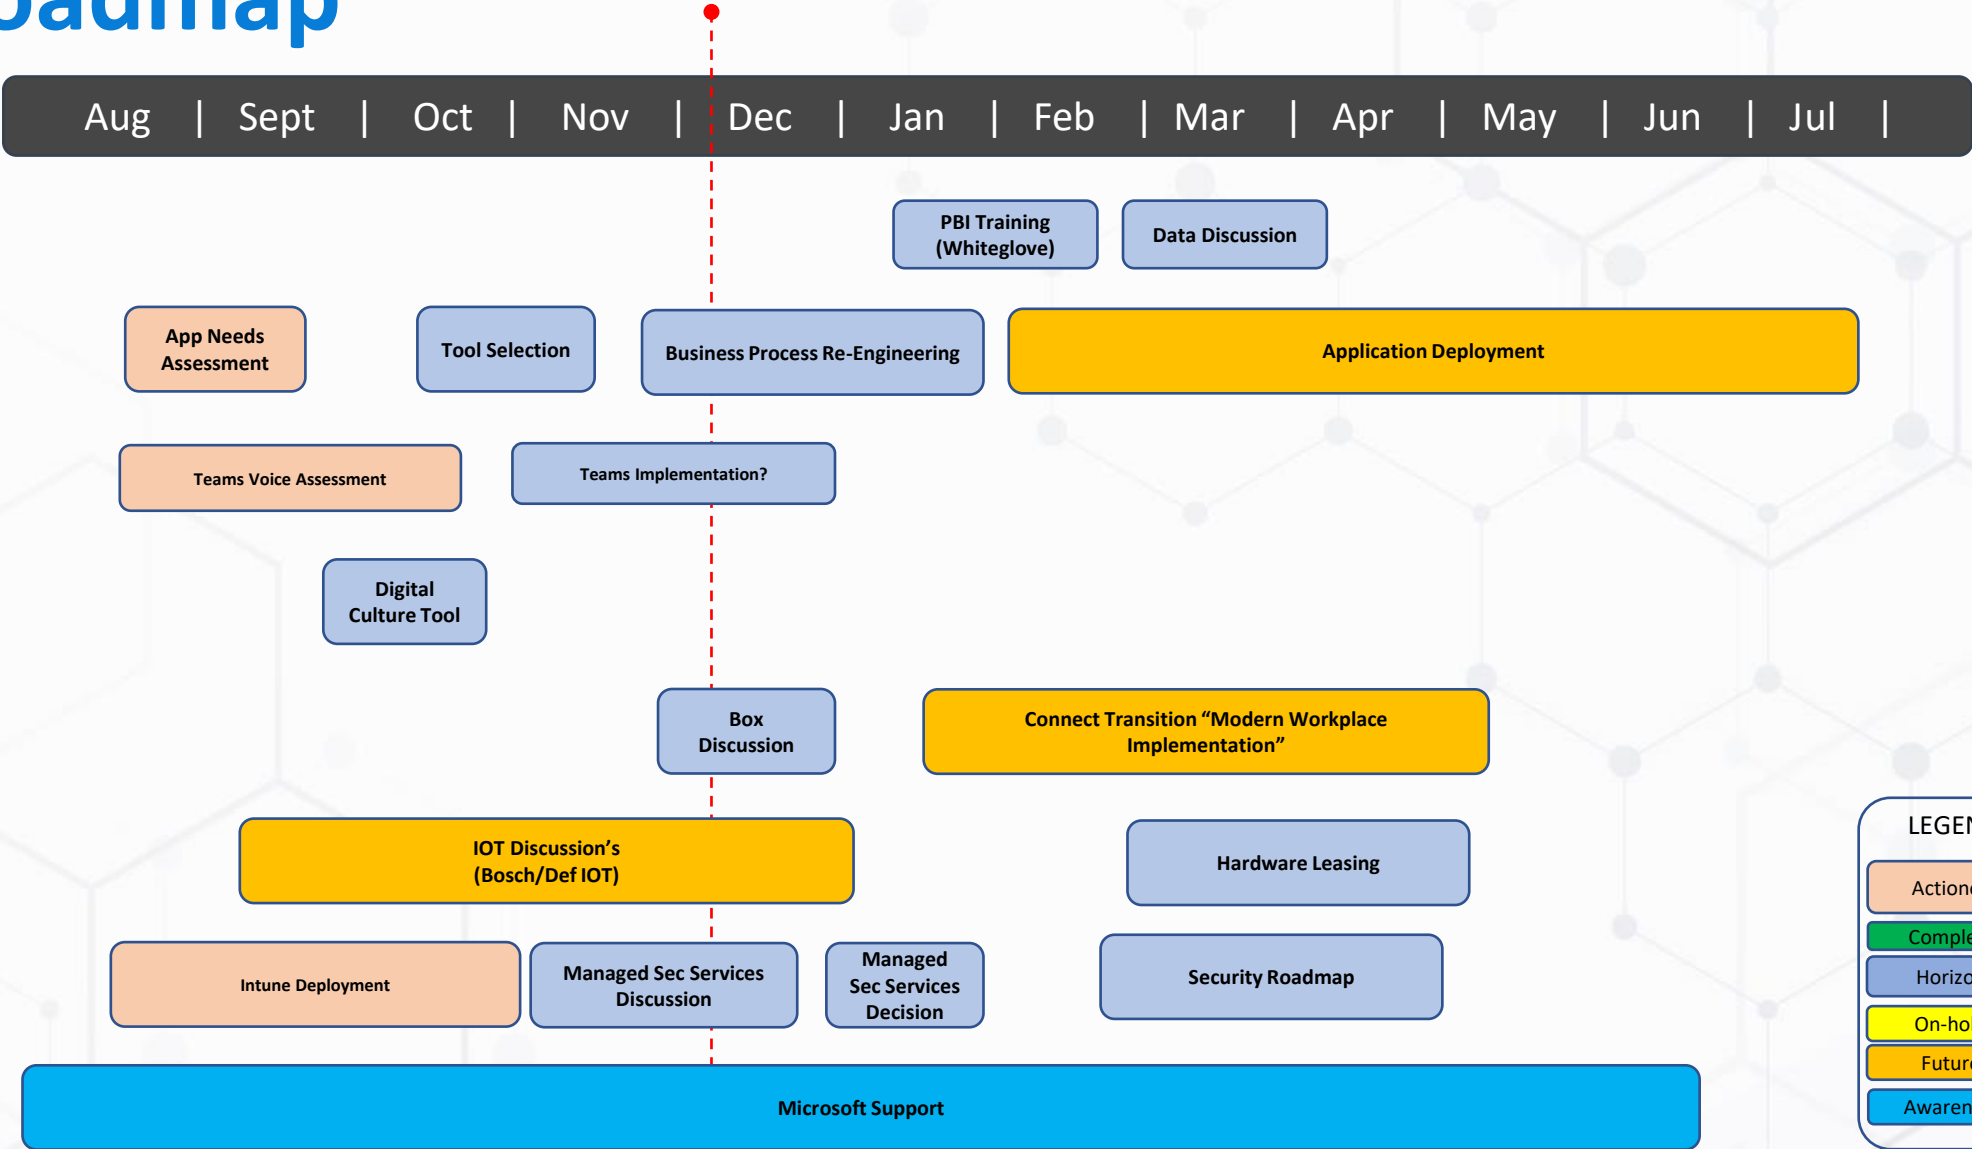

# Can your current Technology Roadmap adapt to recession conditions?

# Roadmap

Aug | Sept | Oct | Nov | Dec | Jan | Feb | Mar | Apr | May | Jun | Jul |

- Insights & Automation
- Core Business Application
- Productivity
- Brand Experience
- Departmental Applications
- Infrastructure
- Security

**LEGEND**

- Actioned
- Complete
- Horizon
- On-hold
- Future
- Awareness

# Technology Roadmap Lite (Designed for CEOs)

Every executive understands the importance and necessity of technologies in achieving business objectives. A simple, easy-to-understand bird's eye view of your technology requirements is a game changer in achieving growth and sustainability of your business while avoiding redundancy and overspending.